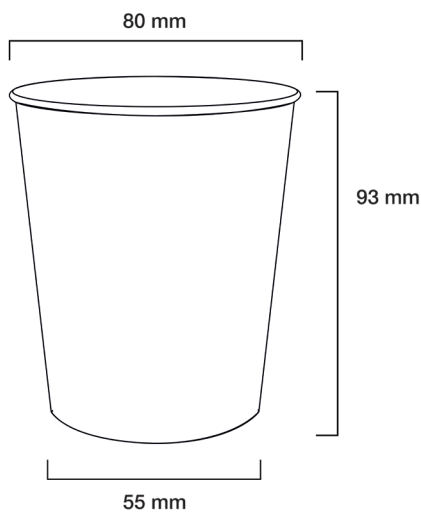

250ml Single Wall Black Paper Cup

COLOUR AVAILABILITY:

- Kraft, White, Black, Yellow, Blue, Brown, Turquoise, Lime, Pink & Red
- Subject to availability

PRODUCT DIMENSION:

- Rim Diameter: 80mm
- Bottom Diameter: 55mm
- Cup height: 93mm

PACKED:

- 50 Cups per Sleeve
- 20 Sleeves per Carton
- 1 000 in a carton

CARTON DIMENSION:

- 405mm (L) x 325mm (W) x 520mm (H)

CARTON WEIGHT:

- 9.3 kgs

RESIN IDENTIFICATION CODE:

CATEGORY:

CERTIFICATIONS:

9001:2015
14001:2015
22000:2015

RELATED PRODUCTS:

- 80mm Sip lid
- Pulp tray
- Bamboo Stirrer